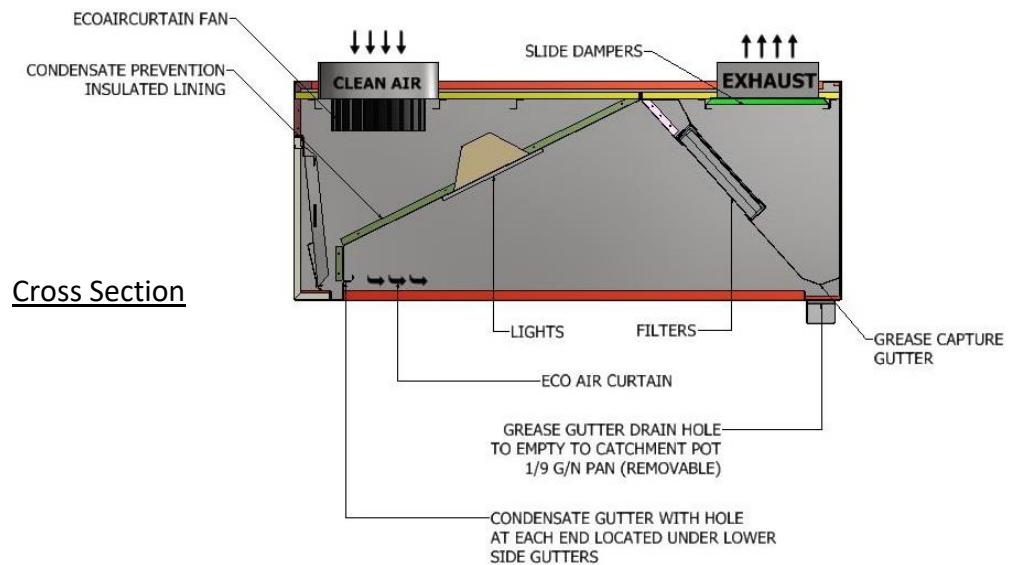

SAC

Commercial Kitchen Canopy with ecoaircurtain™ technology

Description

The SAC features ecoaircurtain™ technology without makeup air. Allowing infinite balancing of the exhaust air (within the plenum), the SAC canopy features the advantages of the air curtain, resulting in a canopy that is highly efficient at lower exhaust air rates. The aircurtain is generated by an integrated electric fan installed in the plenum. A ceiling void above the fan is required so the fan can draw air into the plenum.

Typical Installation

Rear or side wall

Quick Data

SAC	
Dimensions	L = 1200mm to unlimited
	W = 1000 to 1700
	H = 450, 600 and 800. (Custom heights and tapers available on request.)
Section sizes	Up to 4.2m max
Lights	LED 36W batten 3000K/5000K
Spigots	Exhaust: 1 per 1000mm*
	Supply: n/a
	* Denotes specific to each canopy
Filters	UL listed - 1 per 500mm section
ecoshield™ uv technology	n/a

Construction

Made from 1.2mm #304 stainless steel. ecocanopy™ hoods are fully welded, polished, have no visible fixings and minimal moving parts. All ecocanopy™ hoods are independently approved, comply with Australian Standard 1668.2 -2012 and use the latest in European design. All ecocanopy™ hoods have Codemark approval.

Features

ecoaircurtain™

- Fully adjustable air/supply spigots
- Fully adjustable air face/baffle
- Insulated supply air chamber

A proprietary fan is used to provide air to the return air plenum of the canopy. This air creates a horizontal layer of air which gently blows across the canopy to the exhaust filters. The air curtain directs heat, smoke, grease laden air and odour towards the filters thereby increasing the effectiveness of the canopy at lower exhaust airflow rates. The ecoaircurtain™ reduces exhaust air which means smaller fans and smaller ducts maybe used, resulting in lower capital costs. Reduced exhaust air also means lower energy costs and less noise is achieved.